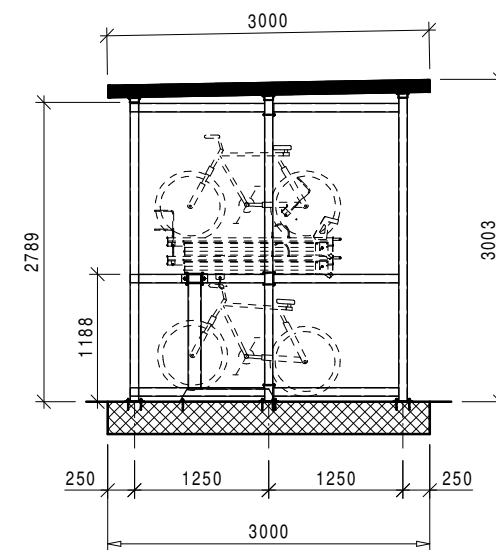

COVER CYCLES	August 2020
FAHRRADUEBERDACHUNG	MR
TOITURE A VELO	
COPERTURA CICLI	

C.I.C.I.O.P.A.R.K.® CITY

MEGABOX 500

MARINO BERNASCONI