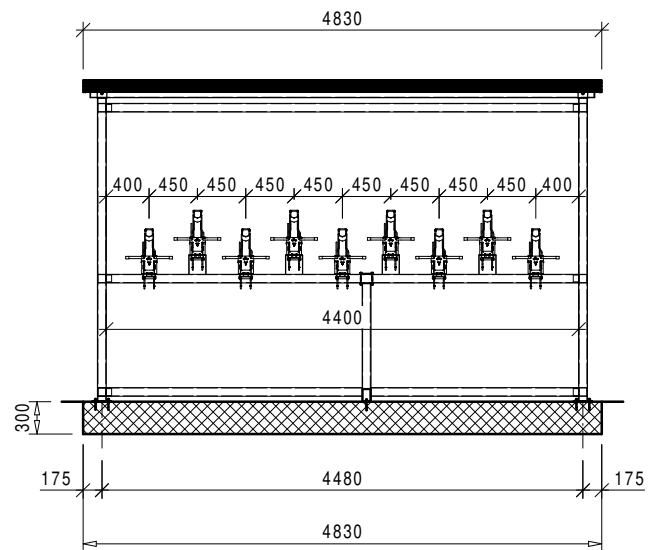

COVER CYCLES	August 2020
FAHRRADUEBERDACHUNG	MR
TOITURE A VELO	
COPERTURA CICLI	

C.I.C.I.O.P.A.R.K.® CITY

MEGABOX 500

MARINO BERNASCONI