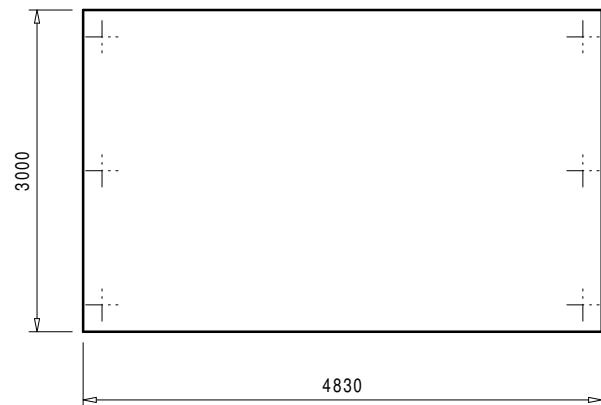

COVER CYCLES	August 2020
FAHRRADUEBERDACHUNG	MR
TOITURE A VELO	
COPERTURA CICLI	

C.I.C.I.O.P.A.R.K.® CITY

MEGABOX 500

MARINO BERNASCONI