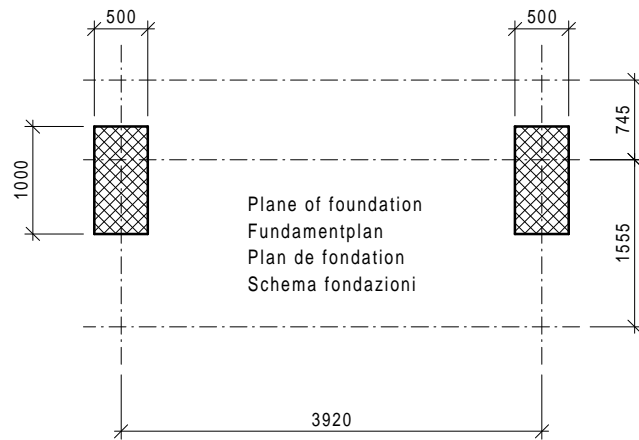

ON REQUEST - AUS ANFRAGE - SUR DEMANDE - SU RICHIESTA

Holder - Velohalter
Support - Supporti

COVER CYCLES	January 2018
FAHRRADUEBERDACHUNG	MR
TOITURE A VELO	
COPERTURA CICLI	

C.I.C.I.O.P.A.R.K.® CITY

ASCONA 400

MARINO BERNASCONI