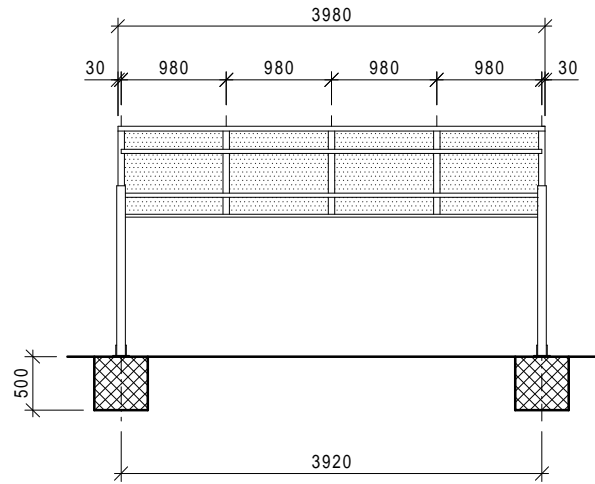

ON REQUEST - AUS ANFRAGE - SUR DEMANDE - SU RICHIESTA

Holder - Velohalter
Support - Supporti

COVER CYCLES	January 2018
FAHRRADUEBERDACHUNG	MR
TOITURE A VELO	
COPERTURA CICLI	

C.I.C.I.O.P.A.R.K.® CITY

ASCONA 400

MARINO BERNASCONI