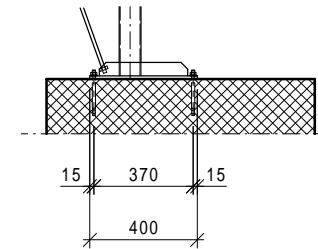

ON REQUEST - AUS ANFRAGE - SUR DEMANDE - SU RICHIESTA

Holder - Velohalter
Support - Supporti

COVER CYCLES	January 2018
FAHRRADUEBERDACHUNG	MR
TOITURE A VELO	
COPERTURA CICLI	

C.I.C.I.O.P.A.R.K.® CITY

ASCONA 400

MARINO BERNASCONI